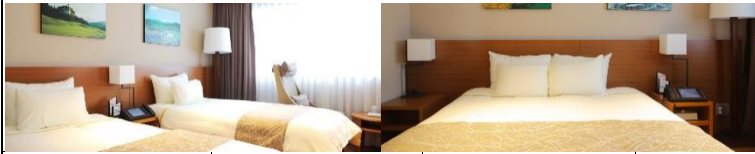

Tower Condo Ondol or Twin room

01~20Dec		21~23Dec & 29~30Dec		Christmas 24~28Dec & 31Dec		01~23Jan & 28~31Jan		Chinese New Year 24~27Jan		01~28Feb		01~31Mar	
Sun ~ Fri	Sat	Sun ~ Fri	Sat	Sun ~ Fri	Sat	Sun ~ Fri	Sat	Sun ~ Fri	Sat	Sun ~ Fri	Sat	Sun ~ Fri	Sat
860	1,070	1,280	1,480	1,680		970	1,210	1,410		860	1,070	690	770

Family Twin 3pax
(1 Double + 1 Single) +\$250 Per NightDragon Valley Hotel Breakfast : 01~20Dec & 01~28Feb \$180 per pax /
21Dec~31Jan \$230 per pax / 01~31Mar \$180 per pax

Greenpia Condominium One Room 25 Type

2~4 人, 入住
韓式房, 4 套韓式寢具

Greenpia Condominium Two Room 38Type

4~6 人, 入住
1 張雙人床和 4 套韓式寢具

	01~20Dec		21~23Dec & 29~30Dec		Christmas 24~28Dec & 31Dec		01~23Jan & 28~31Jan		Chinese New Year 24~27Jan		01~28Feb		01~31Mar	
	Sun ~ Fri	Sat	Sun ~ Fri	Sat	Sun ~ Fri	Sat	Sun ~ Fri	Sat	Sun ~ Fri	Sat	Sun ~ Fri	Sat	Sun ~ Fri	Sat
Greenpia Condominium One Room 25 Type	1,050	1,260	1,460	1,670	1,820		1,150	1,400	1,550		1,050	1,260	830	900
Greenpia Condominium Two Room 38Type	1,260	1,460	1,670	1,880	2,030		1,360	1,600	1,750		1,260	1,460	1,040	1,100